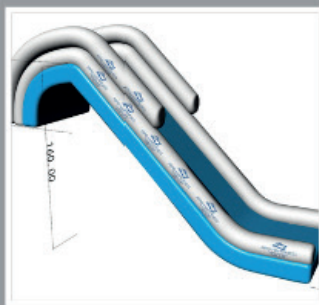

- VWGS-60
- 160 x 100 x 60
- In PVC

prezzo su richiesta