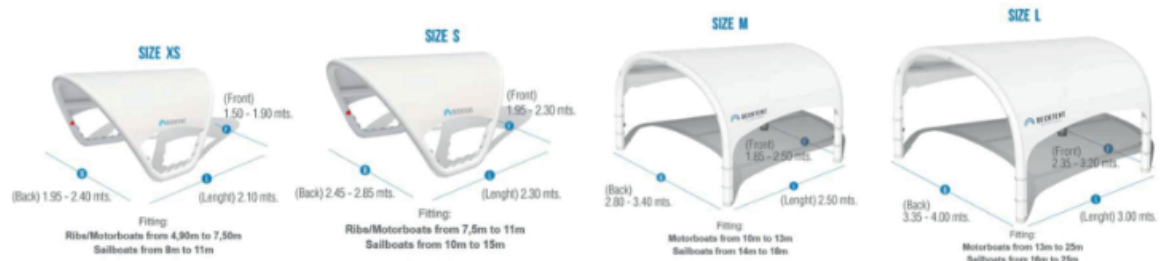

APPROPRIATE SIZE ACCORDING TO THE TYPE AND LENGTH OF THE BOAT IN METERS

TYPE OF BOAT	1	2	3	4	5	6	7	8	9	10	11	12	13	14	15	16	17	18	19	20	21	22	23	24	25	26	
RIBS																											
MOTORBOATS																											
SAILBOATS																											

Depending on the boat shape

Tenda gonfiabile appositamente progettata per il ponte di prua della tua barca.

- Montaggio: misura xs
- Gommoni/Barche a motore da 4,90m a 7,50m Barche a vela da 8m a 11m;

Tendalino per Barca e Yacht Gonfiabile appositamente progettata per il ponte di prua della tua barca

- Montaggio: taglia m
- Motoscafi da 10m a 13m
- Barche a vela da 14m a 18m
- Montaggio: misura xs
- Gommoni/Barche a motore da 4,90m a 7,50m
- Barche a vela da 8m a 11m;

Tendalino decktent gonfiabile L per barche a vela e motore da:

- 13 a 25 metri

DESIGN
for FREE

7X24

Fast
DELIVERY

LARGE
FACTORY

OEM ODM

QUALITY
Assurance